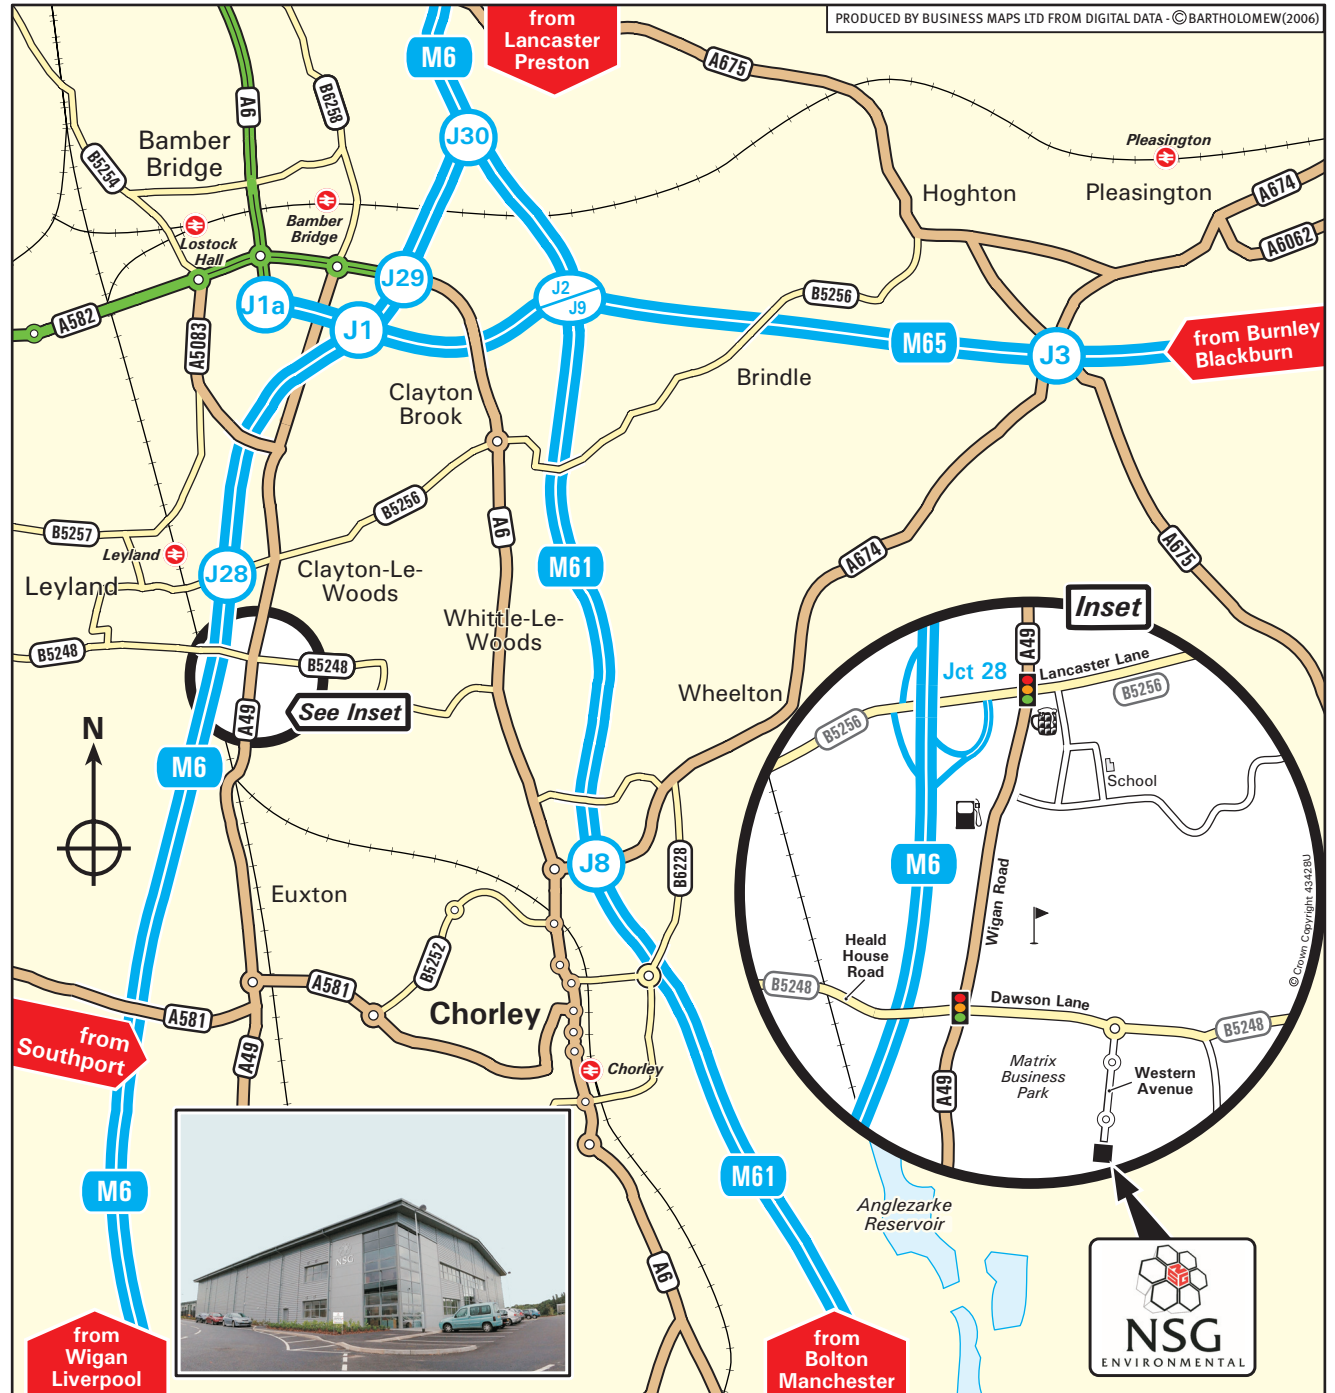

From M6

- Leave the M6 at Junction 28 and join the B5256 following signs for the A49.
- Turn right onto the A49 Wigan Road.
- Continue on the A49 and at the junction with the B5248 turn left onto Dawson Lane.
- At the roundabout turn right into Matrix Business Park, Western Avenue.
- Go straight ahead over two roundabouts.
- NSG is situated directly ahead.

From M61 Northbound

- Leave the M61 at junction 8 and join the A6 towards Chorley.
- At the roundabout turn right onto the A6, Chorley Road.
- Continue on the A6 and at the junction with the B5248 turn left onto Dawson Lane.
- At the roundabout turn left into Matrix Business Park, Western Avenue.
- Go straight ahead over two roundabouts.
- NSG is situated directly ahead.

By Train

- The nearest mainline railway station is Leyland, which is served by trains from Preston, Bolton and Manchester Victoria and Piccadilly Stations.
- We are a short taxi ride from the station.
- For further information on train times and fares please call the National Rail Enquiries line on 08457 484950.